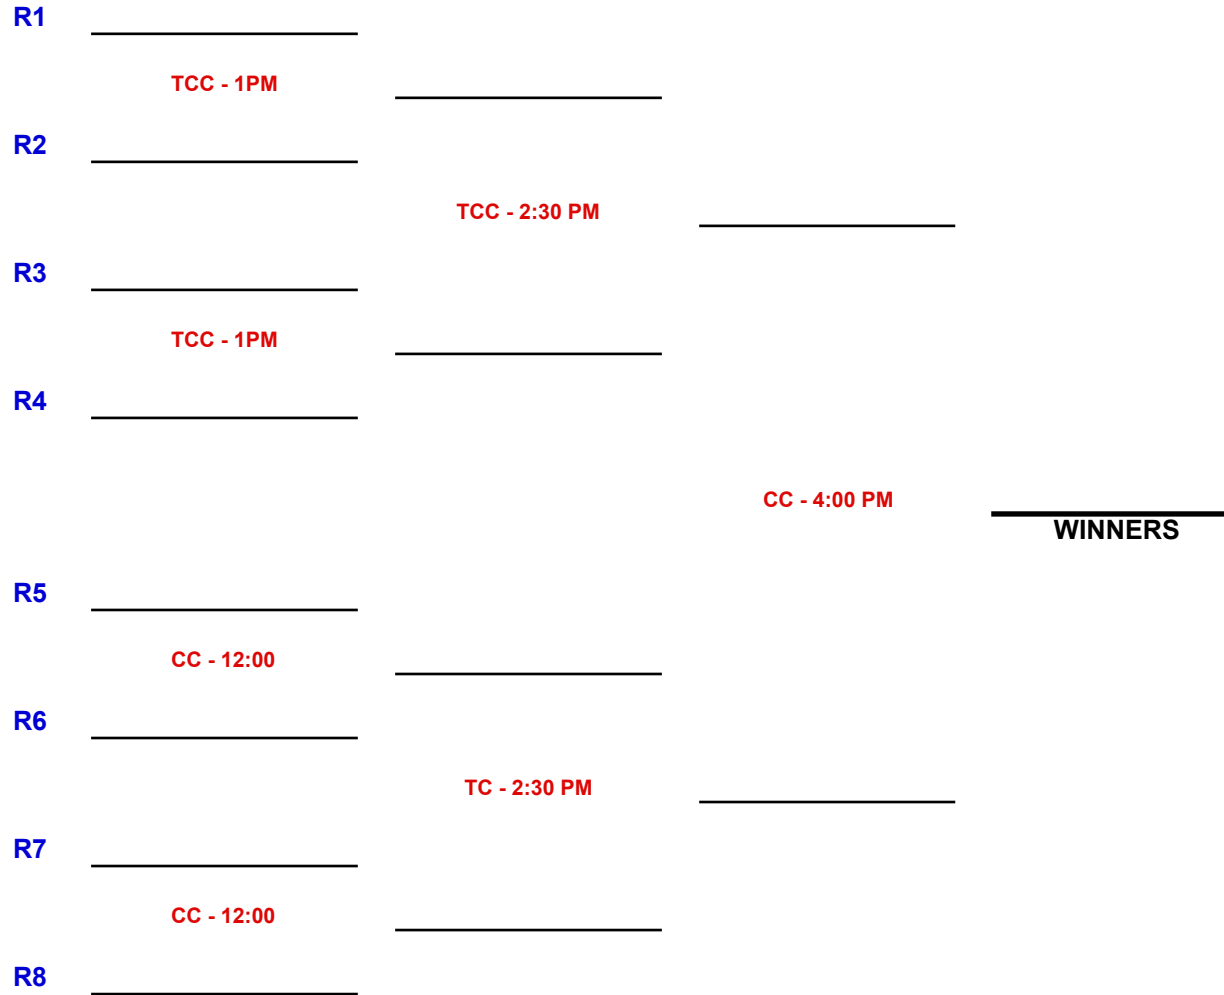

TC = Town Club
CC = Cedar Club

TCC = Tripoli
SS = Schroeder's Place

SMACK! Draw 2019

Re
pre
ive