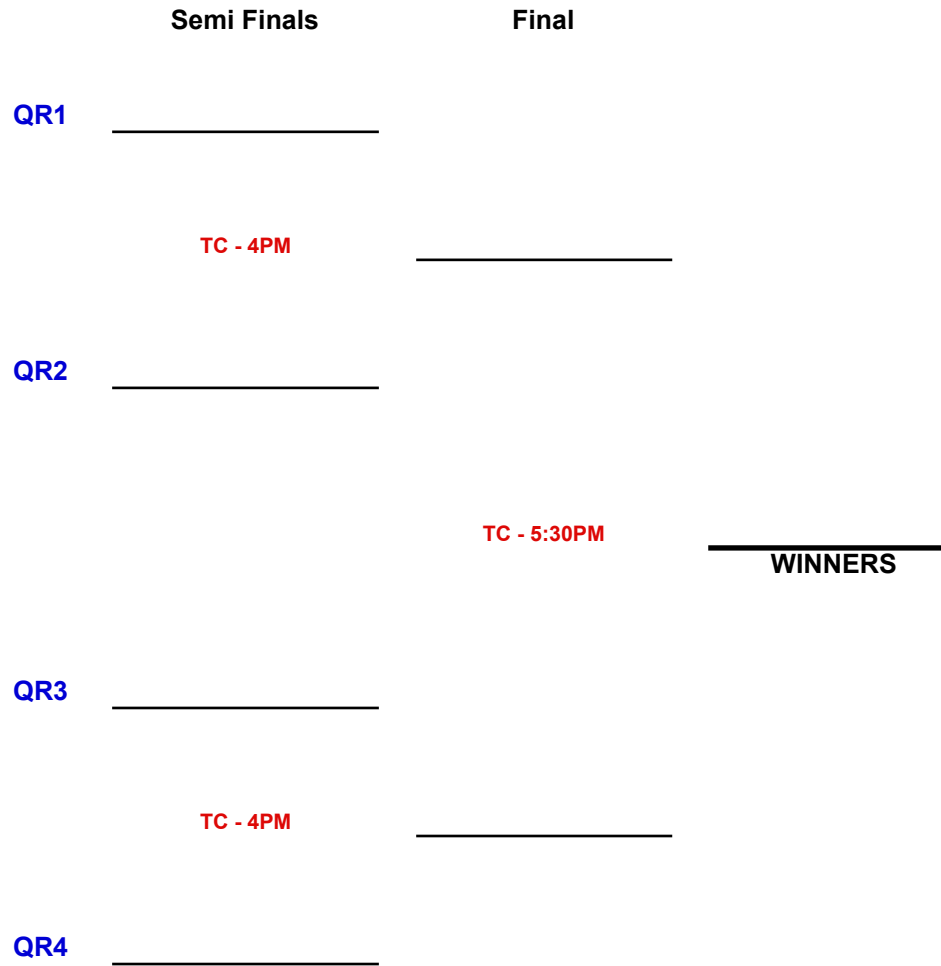

TC = Town Club
CC = Cedar Club

TCC = Tripoli
SS = Schroeder's Place

SMACK! Draw 2019

Quarter Reprive Draw